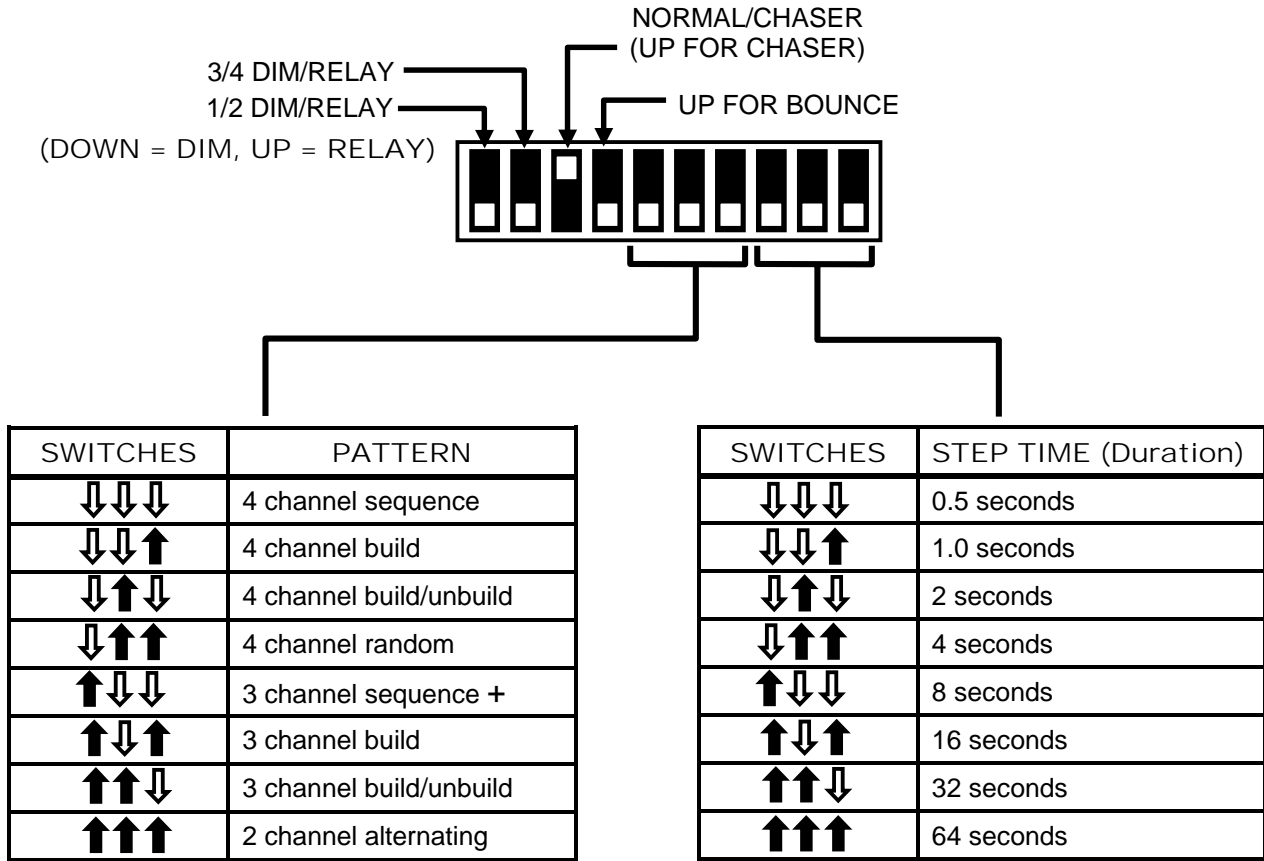

CHASER MODE SWITCH FUNCTIONS

MAINTENANCE AND REPAIR

TROUBLESHOOTING

- Check that you have power applied to the dimmer.
- Check that all light fixtures are functional.
- Check the fuses.
- Check the DMX control cable.
- Check the settings of the dimmer DIP switches.
- Check the console setup for correct patching.

REPAIR

The only AS – 40D user serviceable parts are externally accessible fuses. Replace fuses ONLY with 5 Amp, 250VAC, fast blow fuses. Internal service on the unit by other than Lightronics authorized agents will void the warranty. If service is required, contact the dealer from whom you purchased the dimmer, or Lightronics, Service Department, 509 Central Drive, Virginia Beach, VA 23454. Tel: 757 486 3588.