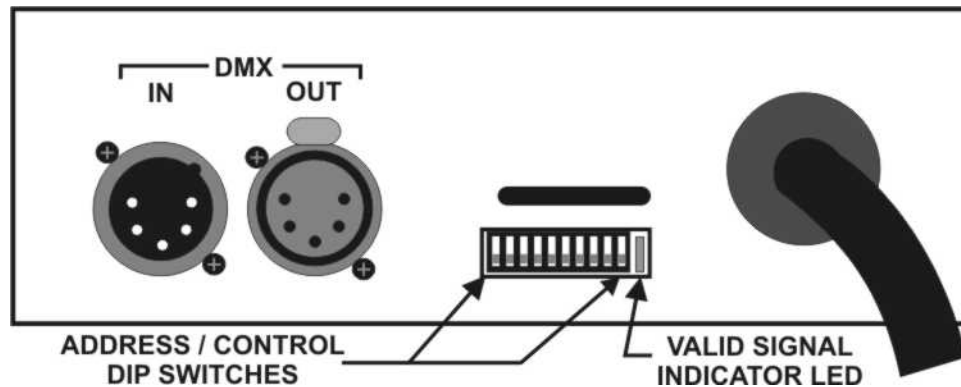

CHASSIS END VIEW

OPERATION

NORMAL MODE (non-chaser)

A green LED in the end panel will indicate that a valid control signal (DMX) is applied to the unit. A DIP switch block on the end panel selects the starting channel number of the dimmer. The 7 right hand switches control this function. For example, if all switch positions are down - the dimmer will respond to console channels 1-4. Moving the switch position on the far right to up will set the dimmer to respond to channels 5-8. A complete table of channel assignments is provided at the end of this manual. You can address up to 512 channels using DMX control.

RELAY MODE: Pairs of channels (1/2 and/or 3/4) may be switched into the relay mode. In this mode the output of these channels will be either off or full on depending on the control console channel setting. The trip point for turn on is approx. 50%. The 2 left hand switches on the DIP switch block control relay mode channel selection.